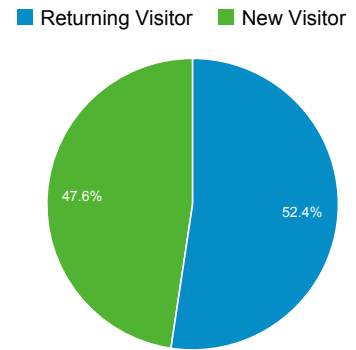

http://test.woodwind.org - http://test.woodwind.org
test.woodwind.org

Sep 2, 2013 - Oct 2, 2013

Audience Overview

100.00% of visits

Overview

51,347 people visited this site

Visits 93,585	Unique Visitors 51,347	Pageviews 289,465
Pages / Visit 3.09	Avg. Visit Duration 00:08:34	Bounce Rate 58.50%
% New Visits 47.59%		