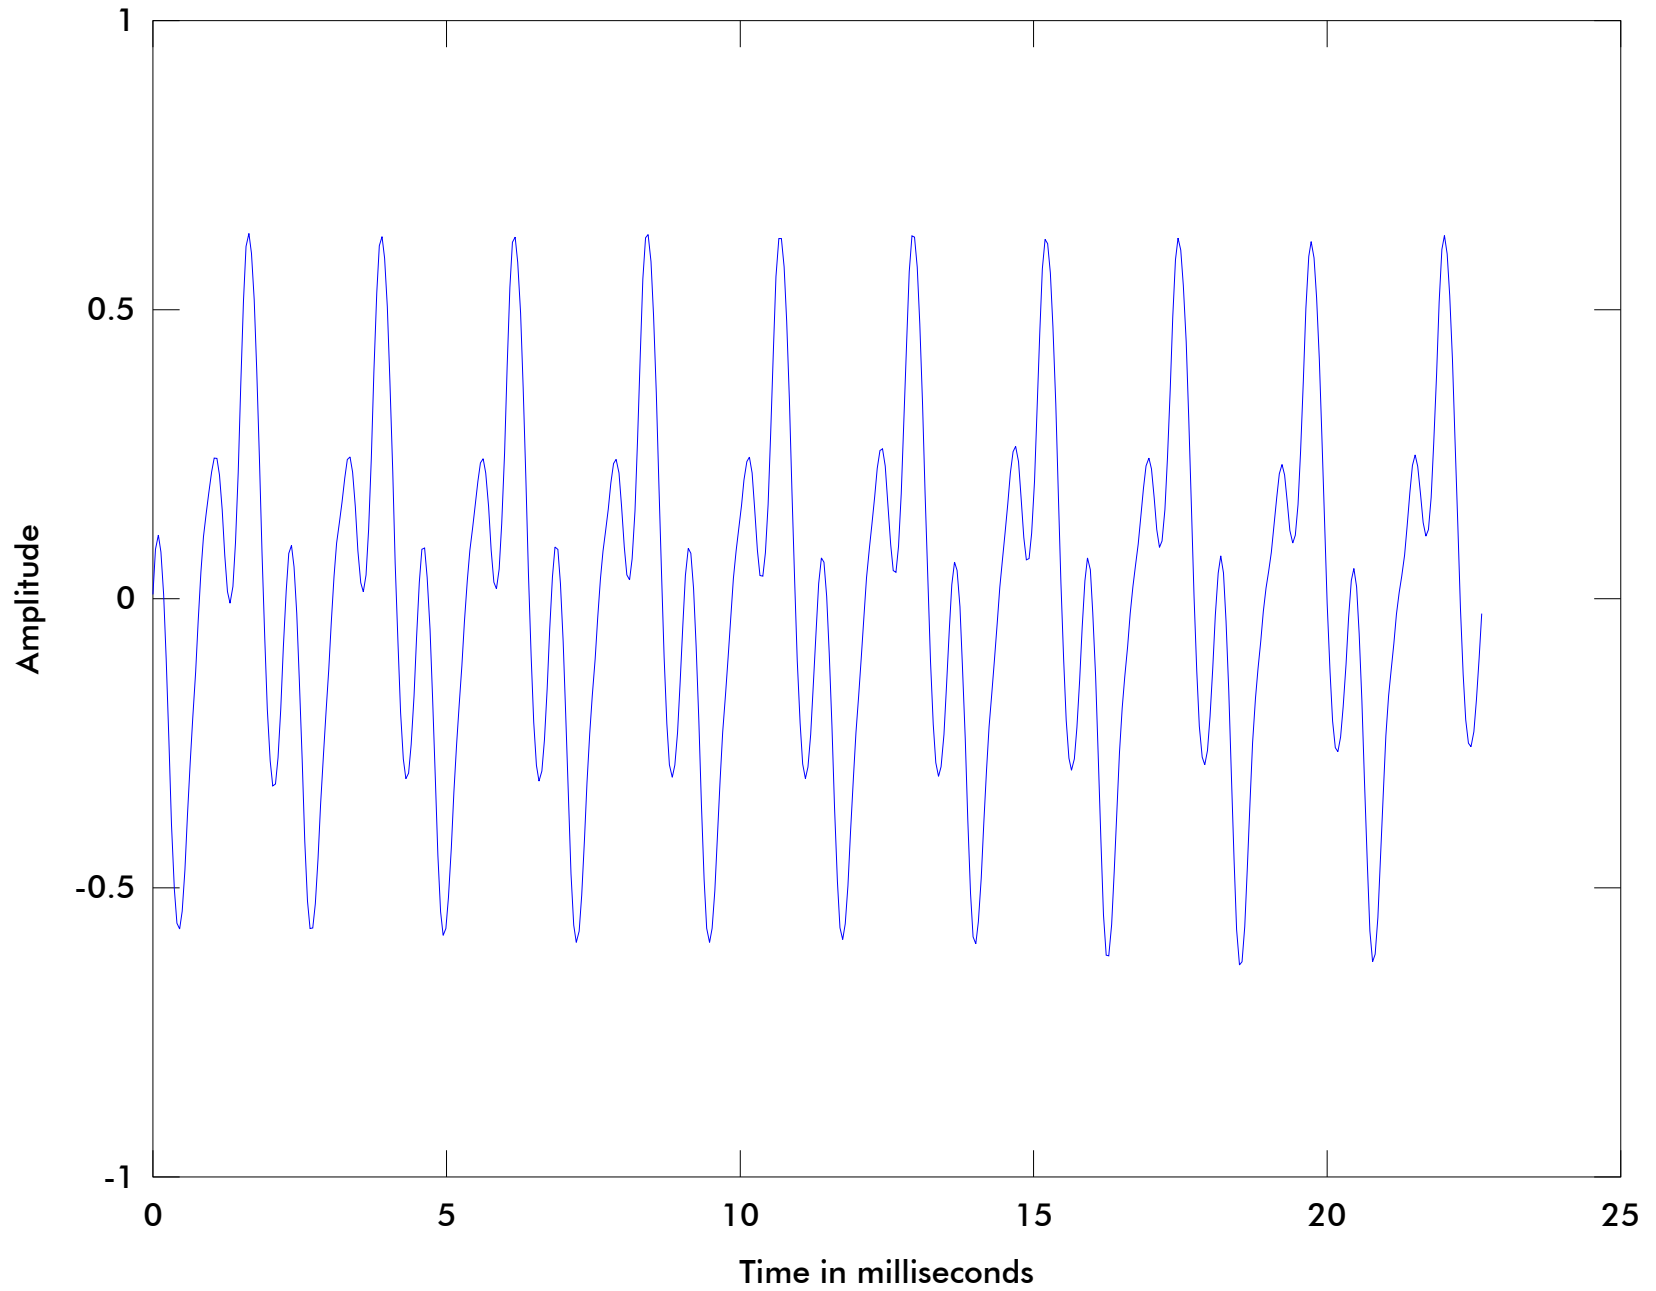

Clarinet in A, written C5 (440 Hz)

Clarinet in A, written C5 (440 Hz)

Clarinet in A, written C5 (440 Hz)